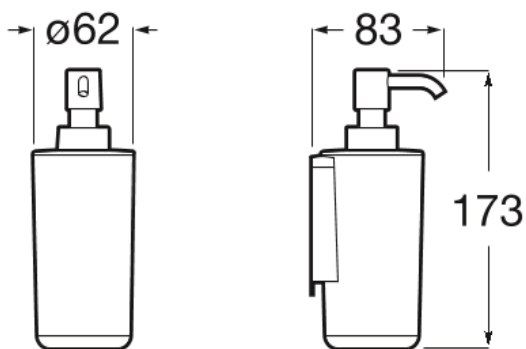

TECHNICAL DRAWINGS